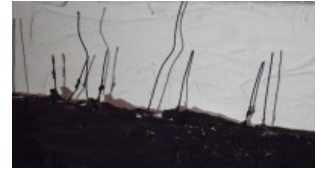

VisualGapGallery

MARY MOON

project

detail WHEN SANDY HAD GONE

For more information please contact the gallery

tel.: (37410)397171
info@visualgap.co.uk www.visualgap.co.uk